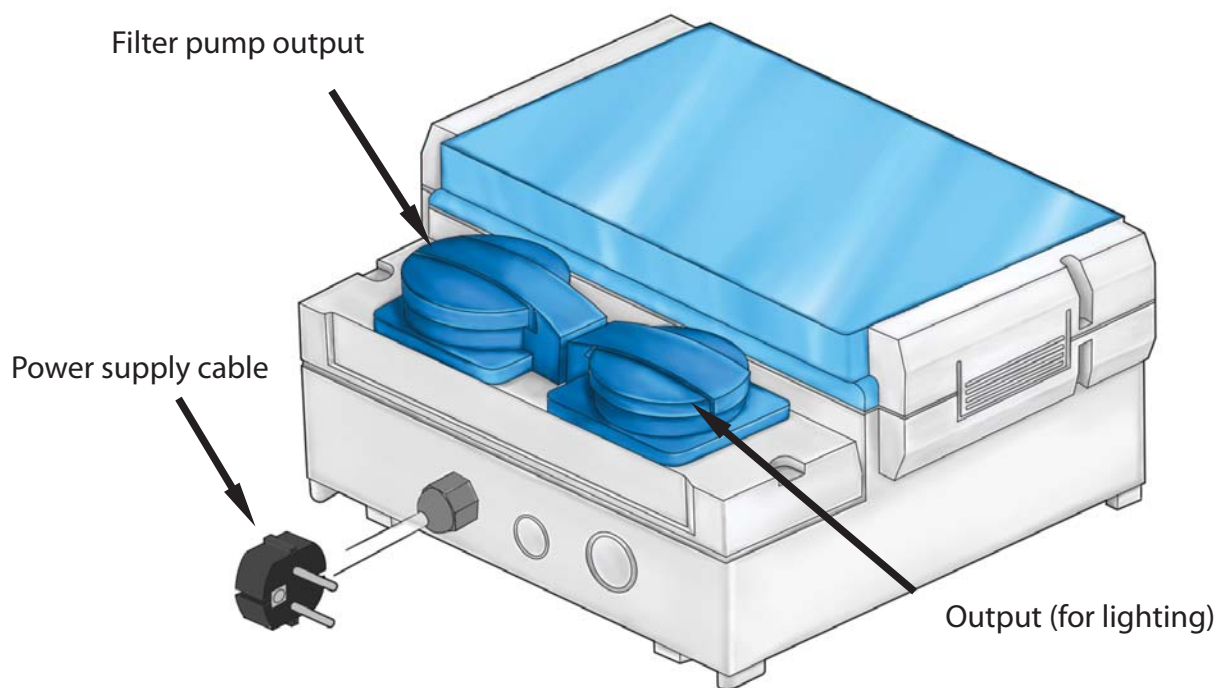

PoolSana Easy

Power supply	230Vac / 50Hz-60Hz
Residual current rating	25A / I _{as} =30mA
Filter pump output	1,5kW
Current rating (filter pump circuit breaker)	Max. 10A
Output (for lighting)	1,5kW
Current rating (additional output circuit breaker)	Max. 10A
Ingress protection (against water sprinkling)	IP65