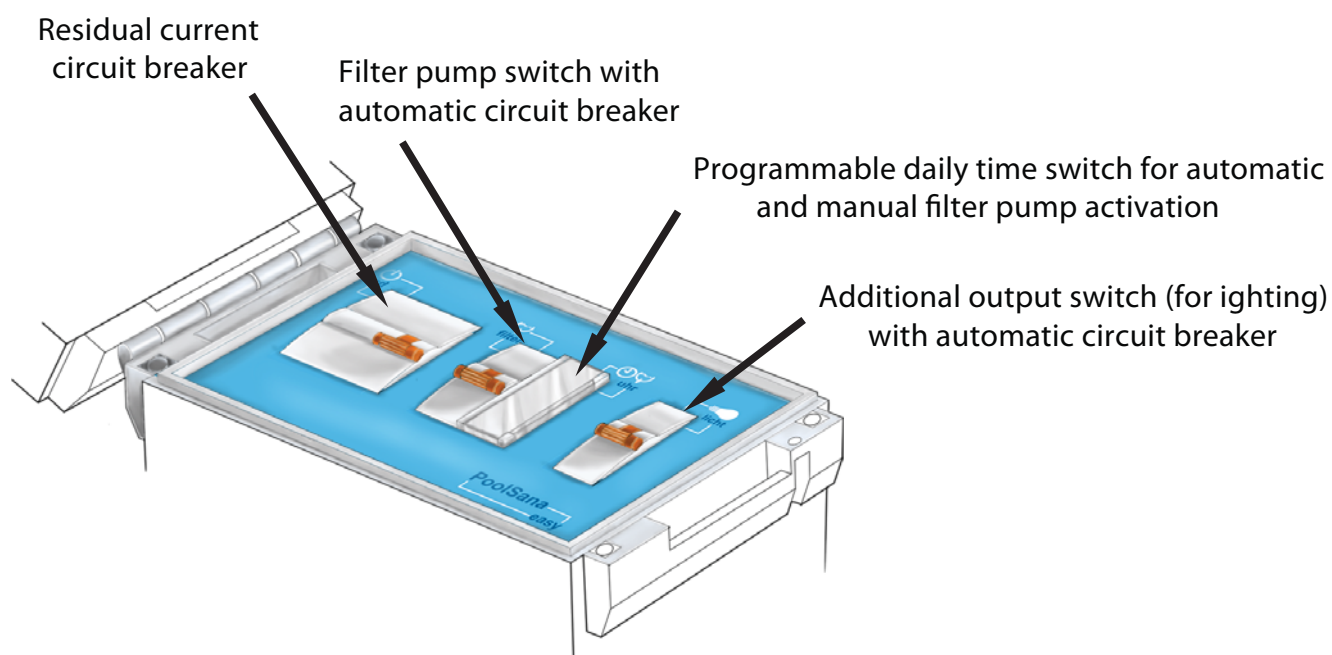

PoolSana Easy

Power supply	230Vac / 50Hz-60Hz
Residual current rating	25A / I _{as} =30mA
Filter pump output	1,5kW
Current rating (filter pump circuit breaker)	Max. 10A
Output (for lighting)	1,5kW
Current rating (additional output circuit breaker)	Max. 10A
Ingress protection (against water sprinkling)	IP65